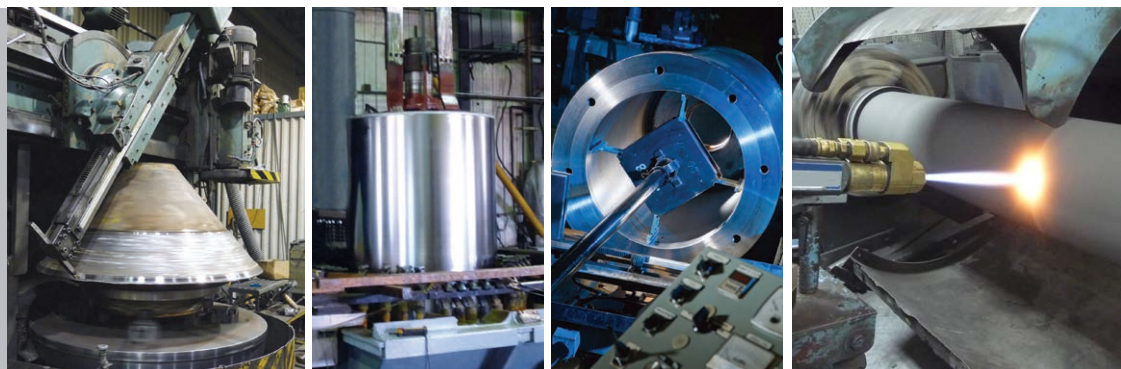

## CRUSHER EQUIPMENTS REFURBISHMENT

- Cone crushers
- Jaw crushers
- Impact crushers
- Primary gyratory crushers up to 21 feet Ø

## OTHER MINING EQUIPMENTS

- Conveyor Pulleys
- Gearboxes
- Shafts
- Bearing housings

## OUR EQUIPMENTS CAPACITIES

- World-class 110 000 sq ft facilities
- Machining, welding, thermal spray, chrome, grinding
- 75 tons lifting capacity
- 21 feet vertical turning

**GROUP**  
**rmh**  
 SERVING YOUR INDUSTRY  
[groupermh.com](http://groupermh.com)